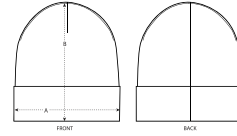

The fisherman beanie

1x1 Fisherman rib
95% Organic ring-spun combed cotton, 5% Elastane
0 GSM

- Four shaping seams at top
- Foldable brim

SIZES		OS
A	Width	20.5
B	Length	27

Combo options

Rib Beanie

Printing Specifications