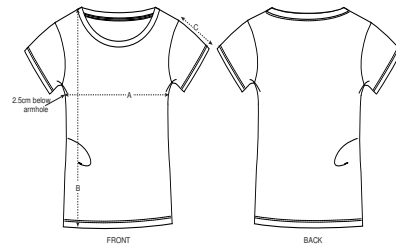

WOMEN T-SHIRTS
STELLA LOVER

STTW017

The iconic women's t-shirt

Single Jersey
100% Organic ring-spun combed cotton
120 GSM

- Set-in sleeve
- Self fabric at neck collar
- Inside back neck tape in self fabric
- Sleeve hem and bottom hem with narrow double topstitch

MEDIUM FIT

XS	S	M	L	XL	XXL*
----	---	---	---	----	------

Size guide

SIZES	XS	S	M	L	XL	XXL
A Half Chest	42	44.5	47.5	50.5	53.5	56.5
B Body Length	62	64	66	68	69	69
C Sleeve Length	15	15	16	16	17	17

Combo options