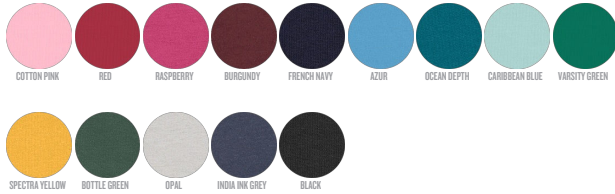

Creator

Mini Creator

Printing Specifications

Fits all kinds of print techniques. Please download our printing guide for details.

WHITES

COLORS

ESSENTIAL HEATHERS

SPECIAL HEATHERS

*Size available on limited number of colours. Please check our webshop for latest information

STANLEY/STELLA

Wash similar colours together, do not iron on print, wash and iron inside out.