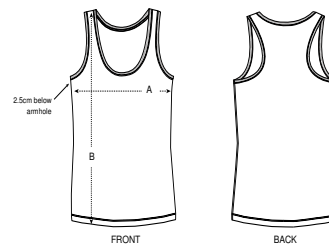

WOMEN TANK TOPS  
**STELLA DREAMER**

STTW013

**The iconic women's tank top**

Single Jersey  
100% Organic ring-spun combed cotton  
120 GSM

- Sleeveless
- 1x1 rib binding at neck collar and armhole with narrow double topstitch
- Inside back neck tape in self fabric
- Bottom hem with narrow double topstitch

**FITTED**

XS	S	M	L	XL	XXL*
----	---	---	---	----	------

Size guide

SIZES	XS	S	M	L	XL	XXL
A Half Chest	37.5	40	43	46	49	52
B Body Length	63	65	67	69	70	70

Combo options

Stanley Specter

Printing Specifications