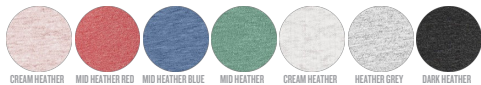

Fits all kinds of print techniques. Please download our printing guide for details.

**WHITES**

WHITE

**COLORS**

COTTON PINK

RED

RASPBERRY

BURGUNDY

PLUM

ROYAL BLUE

FRENCH NAVY

AZUR

OCEAN DEPTH

CARIBBEAN BLUE

GOLDEN YELLOW

ANTHRACITE

BLACK

**ESSENTIAL HEATHERS**

CREAM HEATHER PINK

MID HEATHER RED

MID HEATHER BLUE

MID HEATHER GREEN

CREAM HEATHER GREY

HEATHER GREY

DARK HEATHER GREY

**SPECIAL**

**HEATHERS**

ECRU HEPPY MANDARINE

BLACK HEATHER BLUE

*\*Size available on limited number of colours. Please check our webshop for latest information*

**STANLEY/STELLA**

Wash similar colours together, do not iron on print, wash and iron inside out.